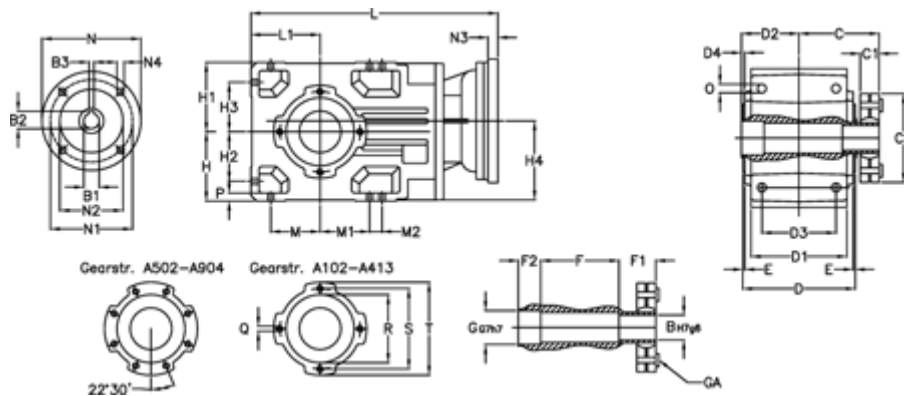

Article number: 29600202925230  
 Description: Bevel helical gearbox  
 A202US-29,2-P80B5

## Measures

B = 30	D1 = 110	F2 = 36	L = 325.5	N3 = -
B1 = 19	D2 = 60	G = 32	L1 = 80	N4 = M10x12
B2 = 21.8	D3 = 90	GA = 14,5 NM	M = 60.0	O = 9.5
B3 = 6	d4 = 4.5	H = 80	M1 = 60.0	P = 9
C = 89.5	Description = A202US-xx-P80 B5	H1 = 80	M2 = -	Q = M8x15
C1 = 23	E = 3.0	H2 = 60.0	N = 200	R = 95
C2 = 72.0	F = 77.5	H3 = 60.0	N1 = 165	S = 115
D = 136	F1 = 36.0	H4 = 93.0	N2 = 130	T = 140